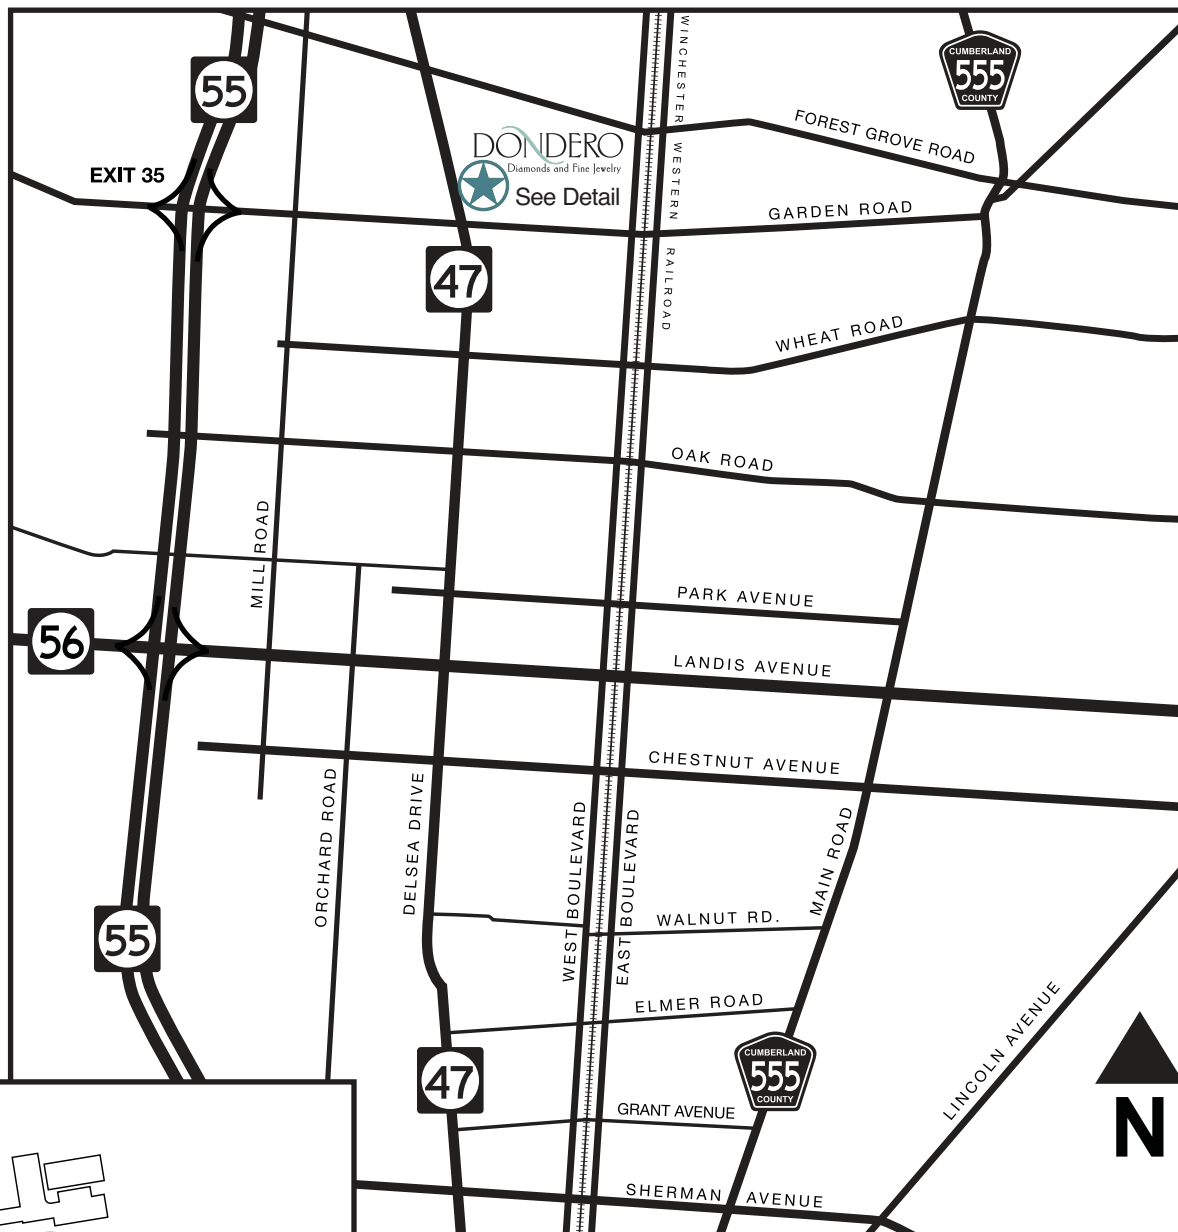

DIRECTIONS TO DONDERO DIAMONDS & FINE JEWELRY

Find Us Via Your Car's
or Your Handheld GPS!

Latitude: 39.522783
Longitude: -75.041590

Coordinates:
39.522783
-75.041590

or

N39°31.36698
W075°2.4954

Map Detail

From North: Take Route 55 South to exit 35 (Garden Road, North Vineland). Drive east on Garden Road to the first traffic light (Rte 47). Turn left onto Delsea Drive (Rte 47), and you will see the store on your right.

From the South: Take Route 55 North to exit 35 (Garden Road, North Vineland). Merge right and drive east on Garden Road to the first traffic light (Rte 47). Turn left onto Delsea Drive (Rte 47), and you will see the store on your right.

From the East (Atlantic City Area): Travel on Atlantic City Expressway West and take exit 28 (12th St/Rte 54 N) towards Trenton/Hammonton. Make a slight right toward 12th St/Rte 54S and turn left at 12th St/Rte 54 N then turn left at 12th St/Rte 54S. Turn right at CR-690/Weymouth Rd. Turn left at CR-615/N West Blvd. Turn right at CR-674/W Garden Rd. Turn right at traffic light of N Delsea Drive (Rte 47). The store will be on your right.

From the West (Delaware Memorial Bridge): Follow signs for US-40E and take exit towards Atlantic City. Travel on US 40E until you reach the intersection of US 40E and Delsea Drive (Rte 47). Turn right onto Delsea Drive (Rte 47) and travel for approximately 3.5 miles. The store will be located on your left.