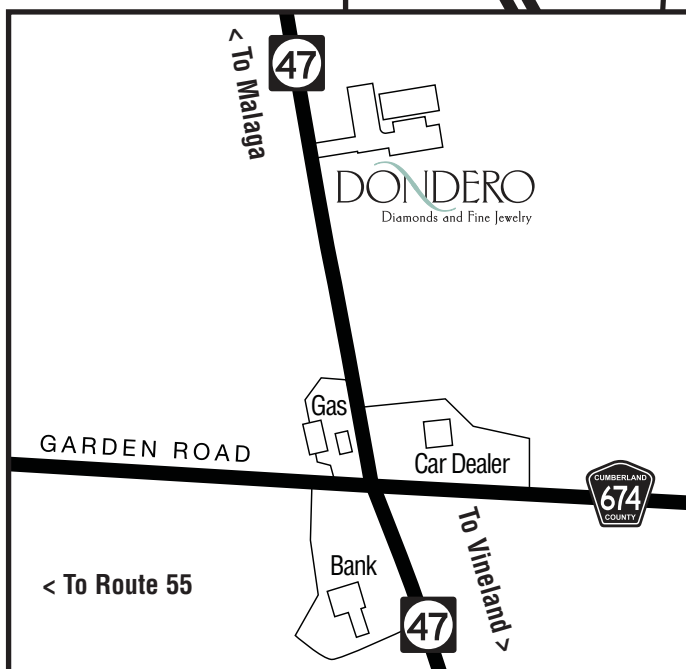

DIRECTIONS TO DONDERO DIAMONDS & FINE JEWELRY

Find Us Via Your Car's
or Your Handheld GPS!

Latitude: 39.522783
Longitude: -75.041590

Coordinates:
39.522783
-75.041590

or

N39°31.36698
W075°2.4954

Map Detail

From North: Take Route 55 South to exit 35 (Garden Road, North Vineland). Drive east on Garden Road to the first traffic light (Rte 47). Turn left onto Delsea Drive (Rte 47), and you will see the store on your right.

From the South: Take Route 55 North to exit 35 (Garden Road, North Vineland). Merge right and drive east on Garden Road to the first traffic light (Rte 47). Turn left onto Delsea Drive (Rte 47), and you will see the store on your right.

From the East (Atlantic City Area): Travel on Atlantic City Expressway West and take exit 28 (12th St/Rte 54 N) towards Trenton/Hammonton. Make a slight right toward 12th St/Rte 54S and turn left at 12th St/Rte 54 N then turn left at 12th St/Rte 54S. Turn right at CR-690/Weymouth Rd. Turn left at CR-615/N West Blvd. Turn right at CR-674/W Garden Rd. Turn right at traffic light of N Delsea Drive (Rte 47). The store will be on your right.

From the West (Delaware Memorial Bridge): Follow signs for US-40E and take exit towards Atlantic City. Travel on US 40E until you reach the intersection of US 40E and Delsea Drive (Rte 47). Turn right onto Delsea Drive (Rte 47) and travel for approximately 3.5 miles. The store will be located on your left.